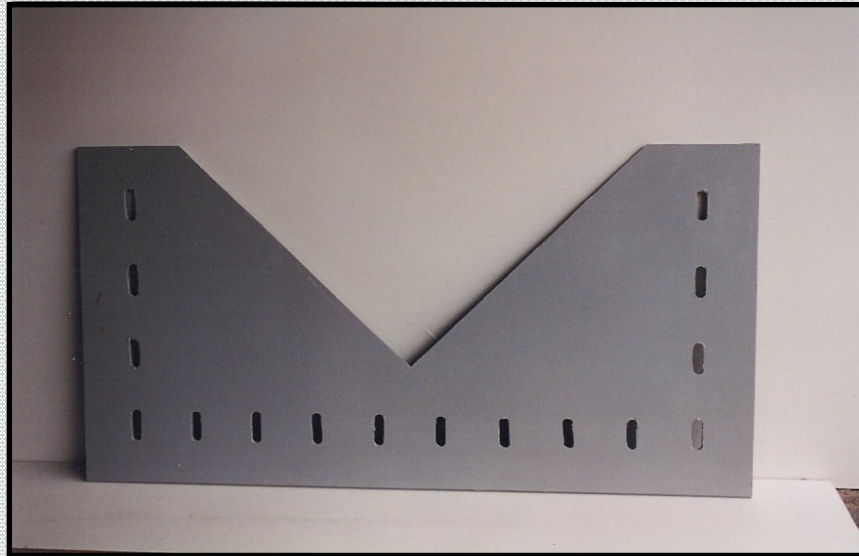

WEIR PLATES

Weir plates come in all shapes and sizes. They are often supplied with circular or straight launder channels, but occasionally we are asked to supply single V notch weir plates as shown in the photograph.

GRP is an ideal material for weir plates giving long life in outdoor situations.

For more information please contact:-

**Mr Brian Johnson
Managing Director
Genesis Composites Ltd
35 Cowal Crescent
Balgeddie
Glenrothes
Fife, KY6 3PS**